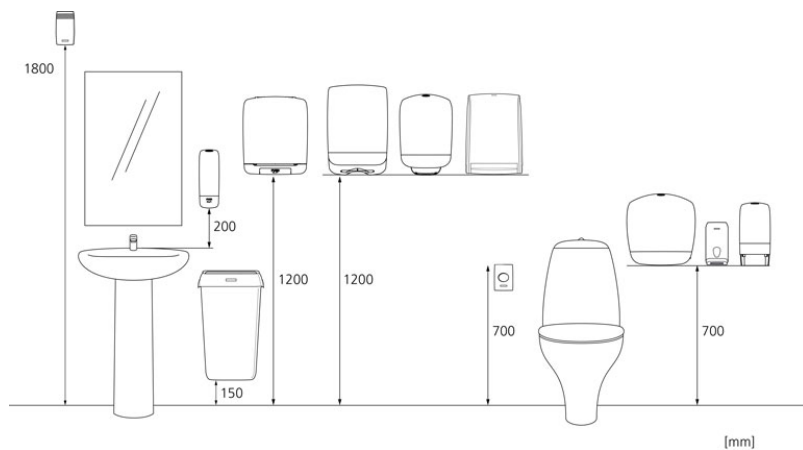

## Product / Consumer pack

x 250 mm  
y 266 mm  
z 129 mm

White

1.35 kg

## Transport pallet

x 800 mm  
y 1286 mm  
z 1200 mm

96

169.4 kg

6414305989511

## Measurements and installing